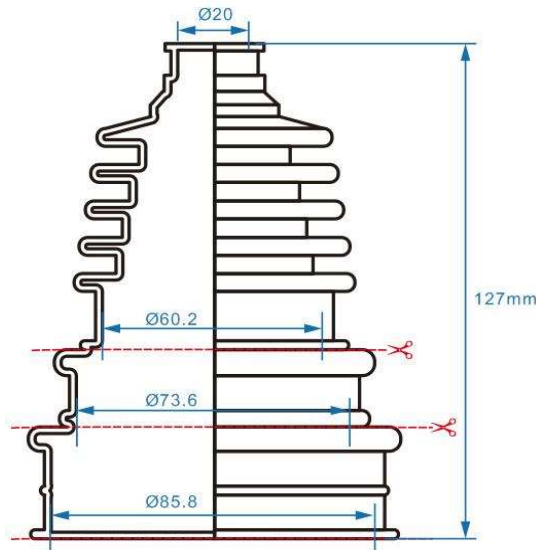

- EXCEEDS OEM QUALITY
- UNIVERSAL DESIGN FITS MANY ATV / UTV APPLICATIONS
- HIGH-QUALITY, FLEXIBLE RUBBER COMPOUND FOR MAXIMUM BOOT LIFE IN ANY TEMPERATURE OR WEATHER CONDITION

APPLICATION	YEAR	FRONT		REAR	
		OUTBOARD	INBOARD	OUTBOARD	INBOARD
ARCTIC CAT					
250 2X4	1999-05				AT-08521-1B
250 4X4	2001-05		AT-08521-1B	AT-08521-1B	AT-08521-1B
280 4X4 98	1998		AT-08521-1B	AT-08521-1B	
300 2X4	2001-03				AT-08521-1B
300 4X4	1999-00		AT-08521-1B	AT-08521-1B	
300 4X4	2001-05		AT-08521-1B	AT-08521-1B	AT-08521-1B
371 4X4	1998		AT-08521-1B	AT-08521-1B	
375 4X4	2002		AT-08521-1B	AT-08521-1B	
400 2X4	2003-04				AT-08521-1B
400 4X4	1999-04		AT-08521-1B	AT-08521-1B	
400 4X4 FIS	1998-02		AT-08521-1B	AT-08521-1B	AT-08521-1B
400 ACT/AUTO ACT 4X4	2003-04		AT-08521-1B	AT-08521-1B	
400 TBX 4X4	2002-06		AT-08521-1B	AT-08521-1B	AT-08521-1B
400 TRV 4X4	2006-10		AT-08521-1B	AT-08521-1B	AT-08521-1B
400 VP/AUTO VP 4X4	2005-06		AT-08521-1B	AT-08521-1B	
400I 2X4	2002				AT-08521-1B
450 EFI 4X4	2011		AT-08521-1B	AT-08521-1B	AT-08521-1B
450 H1 EFI 4X4	2010		AT-08521-1B	AT-08521-1B	AT-08521-1B
454 4X4	1996-98		AT-08521-1B	AT-08521-1B	
493 4X4	1998		AT-08521-1B	AT-08521-1B	
500 4X4 FIS	2002-09		AT-08521-1B	AT-08521-1B	AT-08521-1B
500 TBX 4X4	2003-06		AT-08521-1B	AT-08521-1B	AT-08521-1B
500 TRV 4X4	2004-08		AT-08521-1B	AT-08521-1B	AT-08521-1B
550 4X4	2011		AT-08521-1B	AT-08521-1B	AT-08521-1B
550 H1 EFI 4X4	2009-10		AT-08521-1B	AT-08521-1B	AT-08521-1B