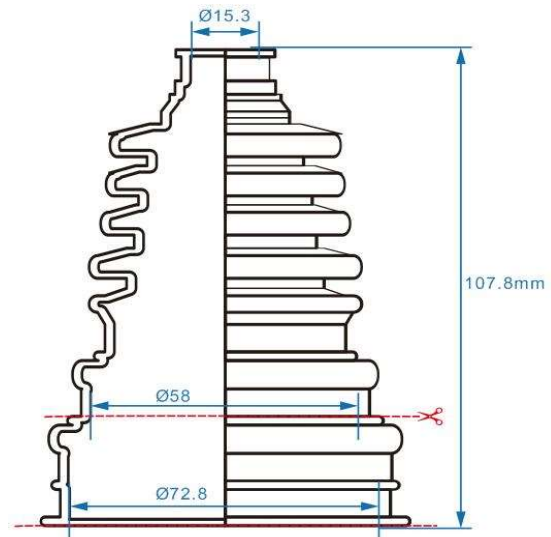

- EXCEEDS OEM QUALITY
- UNIVERSAL DESIGN FITS MANY ATV / UTV APPLICATIONS
- HIGH-QUALITY, FLEXIBLE RUBBER COMPOUND FOR MAXIMUM BOOT LIFE IN ANY TEMPERATURE OR WEATHER CONDITION

APPLICATION	YEAR	FRONT		REAR	
		OUTBOARD	INBOARD	OUTBOARD	INBOARD
ARCTIC CAT					
250 2X4	1999-05				AT-08521-1B
250 4X4	2001-05		AT-08521-1B	AT-08521-1B	AT-08521-1B
280 4X4 98	1998		AT-08521-1B	AT-08521-1B	
300 2X4	2001-03				AT-08521-1B
300 4X4	1999-00		AT-08521-1B	AT-08521-1B	
300 4X4	2001-05		AT-08521-1B	AT-08521-1B	AT-08521-1B
371 4X4	1998		AT-08521-1B	AT-08521-1B	
375 4X4	2002		AT-08521-1B	AT-08521-1B	
400 2X4	2003-04				AT-08521-1B
400 4X4	1999-04		AT-08521-1B	AT-08521-1B	
400 4X4 FIS	1998-02		AT-08521-1B	AT-08521-1B	AT-08521-1B
400 ACT/AUTO ACT 4X4	2003-04		AT-08521-1B	AT-08521-1B	
400 TBX 4X4	2002-06		AT-08521-1B	AT-08521-1B	AT-08521-1B
400 TRV 4X4	2006-10		AT-08521-1B	AT-08521-1B	AT-08521-1B
400 VP/AUTO VP 4X4	2005-06		AT-08521-1B	AT-08521-1B	
400I 2X4	2002				AT-08521-1B
450 EFI 4X4	2011		AT-08521-1B	AT-08521-1B	AT-08521-1B
450 H1 EFI 4X4	2010		AT-08521-1B	AT-08521-1B	AT-08521-1B
454 4X4	1996-98		AT-08521-1B	AT-08521-1B	
493 4X4	1998		AT-08521-1B	AT-08521-1B	
500 4X4 FIS	2002-09		AT-08521-1B	AT-08521-1B	AT-08521-1B
500 TBX 4X4	2003-06		AT-08521-1B	AT-08521-1B	AT-08521-1B
500 TRV 4X4	2004-08		AT-08521-1B	AT-08521-1B	AT-08521-1B
550 4X4	2011		AT-08521-1B	AT-08521-1B	AT-08521-1B
550 H1 EFI 4X4	2009-10		AT-08521-1B	AT-08521-1B	AT-08521-1B